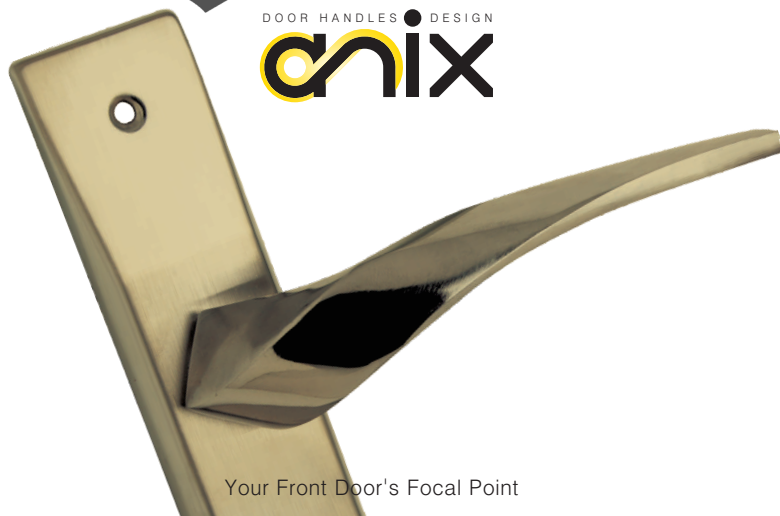

تعداد در کارتن	سر ویس آپارتمانی	کلیدی سویچی	رنگ	کد محصول
24	۳۰۰/۰۰۰	۲۹۰/۰۰۰	کروم	F13
	۳۲۵/۰۰۰	۳۱۰/۰۰۰	زیتونی	
	۳۲۰/۰۰۰	۳۰۵/۰۰۰	مشکی	
	۳۲۰/۰۰۰	۳۰۵/۰۰۰	طلایی